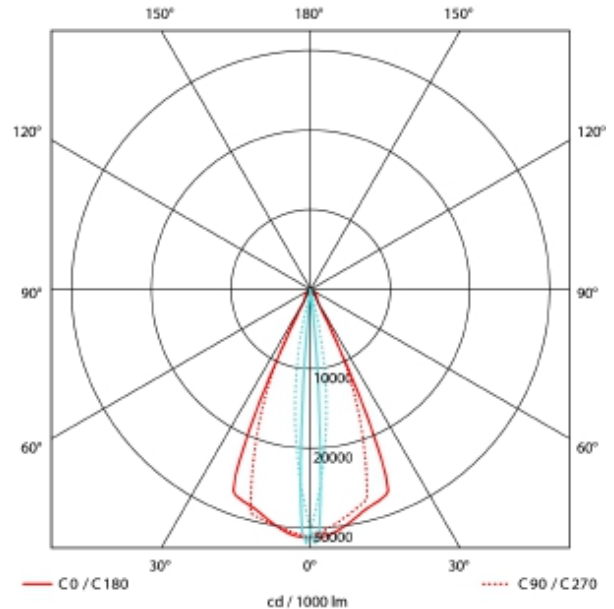

# Zoom Mini Spotlight

Zoom Mini is relatively small spotlight for use in track lighting systems. The unique zoom patent makes it possible to vary the beam angle between 5 - and 60 degrees making this model highly versatile. This Zoom Mini variant is available in both black and white color, 2700 and 3000 Kelvin and with phase cut dimming. The spotlight is made from robust die-cast aluminum.

### SPECIFICATIONS

Lightsource Type:	LED (built in)
System Power [W]:	15W
CCT (Color Temperature):	2700K
CRI / Ra:	90
Lumen Output:	687lm
Lumen LED (tc=25):	1250lm
Beam Angle:	5-60°
Lens (Diffuser):	Clear
Dimming:	Phase-Cut
System Voltage [V]:	230V 50Hz
Connection:	Track 3-Circuit
Mounting:	Track, Ceiling
Lifetime [h]:	L80B50: 50 000h
MacAdam (SDCM):	3
Color:	White
Length [mm]:	261mm
Width [mm]:	60mm
Weight [kg]:	0,95kg