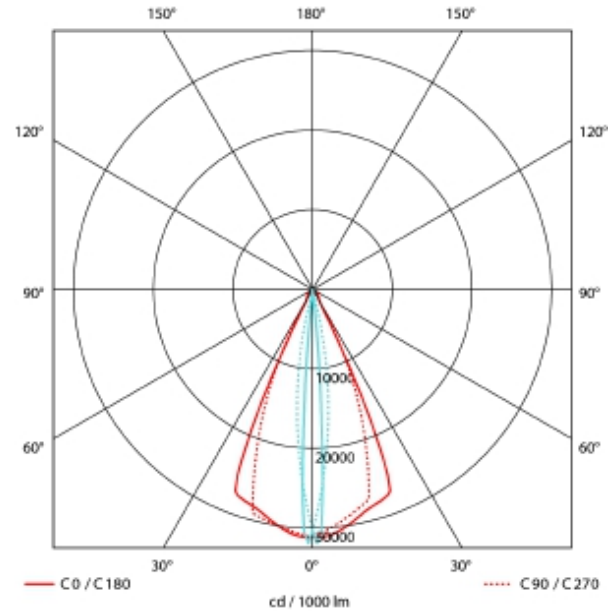

# Zoom Mini Spotlight

Zoom Mini is relatively small spotlight for use in track lighting systems. The unique zoom patent makes it possible to vary the beam angle between 5 - and 60 degrees making this model highly versatile. This Zoom Mini variant is available in both black and white color, 2700 and 3000 Kelvin and with phase cut dimming. The spotlight is made from robust die-cast aluminum.

### SPECIFICATIONS

Lightsource Type:	LED (built in)
System Power [W]:	15W
CCT (Color Temperature):	2700K
CRI / Ra:	90
Lumen LED (tc=25):	1250lm
Beam Angle:	5° - 60°
Lens (Diffuser):	Clear
Dimming:	Phase-Cut
System Voltage [V]:	230V 50Hz
Connection:	Track 3-Circuit
Mounting:	Track, Ceiling
Lifetime [h]:	L80B10: 100 000h
MacAdam (SDCM):	3
Color:	White
Length [mm]:	261mm
Width [mm]:	60mm
Weight [kg]:	0,95kg