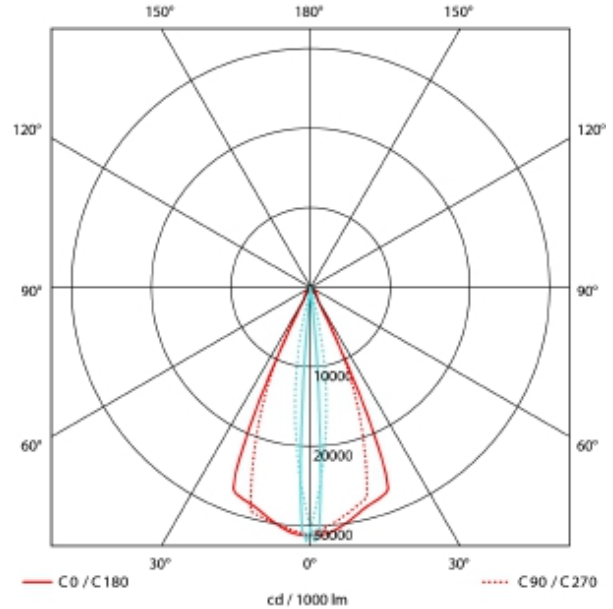

PRODUCT SHEET

Zoom Mini Spotlight

Art. no: 7064-02-560-2

Lighting Solutions

Zoom Mini Spotlight

Zoom Mini is relatively small spotlight for use in track lighting systems. The unique zoom patent makes it possible to vary the beam angle between 5 - and 60 degrees making this model highly versatile. This Zoom Mini variant is available in both black and white color, 2700 and 3000 Kelvin and with phase cut dimming. The spotlight is made from robust die-cast aluminum.

SPECIFICATIONS

Lightsource Type:	LED (built in)
System Power [W]:	15W
CCT (Color Temperature):	3000K
CRI / Ra:	90
Lumen LED (tc=25):	1300lm
Beam Angle:	5-60°
Lens (Diffuser):	Clear
Dimming:	Phase-Cut
System Voltage [V]:	230V 50Hz
Connection:	Track 3-Circuit
Mounting:	Track, Ceiling
Lifetime [h]:	L80B50: 50 000h
MacAdam (SDCM):	3
Color:	Black
Length [mm]:	261mm
Width [mm]:	60mm
Weight [kg]:	0,95kg