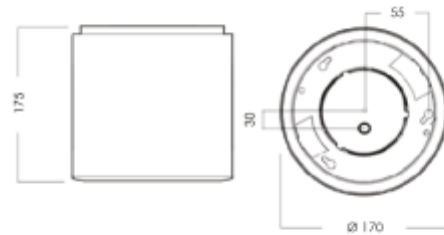

### SPECIFICATIONS

Lightsource Type:	LED (built in)
System Power [W]:	21W
CCT (Color Temperature):	3000K
CRI / Ra:	80
Lumen Output:	2000lm
Lumen LED (tc=25):	2200lm
Beam Angle:	40°
Lens (Diffuser):	Clear
Dimming:	None
System Voltage [V]:	230V 50Hz
Connection:	Terminal
Mounting:	Surface, Ceiling
Lifetime [h]:	L80B10: 100 000h
Lumen/W:	95lm/W
Color:	White
Height [mm]:	175mm
Width [mm]:	170mm
Weight [kg]:	1,15kg
To be recessed in insulation:	Not applicable