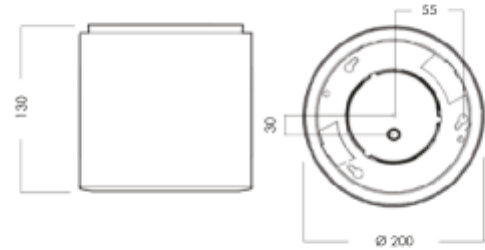

FDV SPEC SHEET

Antlia C
Art. no: 735-40-2

Antlia C

Art. no: 735-40-2

LIGHT TECHNICAL

Lightsource Type:	LED (built in)
Lumen Output:	1858
Beam Angle:	40°
CCT (Color Temperature):	4000
CRI / Ra:	80
Color Code:	840
Lens (Diffuser):	Opal

MOUNTING / CONNECTION

Connection:	Terminal
Mounting:	Surface, Ceiling

ELECTRICAL DATA

Dimming:	None
System Power [W]:	16
System Voltage [V]:	230V 50Hz
Protection Class:	1
Socket / Cap-Base:	N/A
Current Output [mA]:	500

FDV SPEC SHEET

Antlia C

Art. no: 735-40-2

Lighting Solutions

PRODUCT

To be recessed in insulation:	Not applicable
Ingress Protection:	IP44
Impact Protection:	IK04
Operating Temperature [°C]:	0 - 35
Lifetime [h]:	L80B50: 75 000
Color:	Black
Height [mm]:	130
Width [mm]:	200
Weight [kg]:	1,35