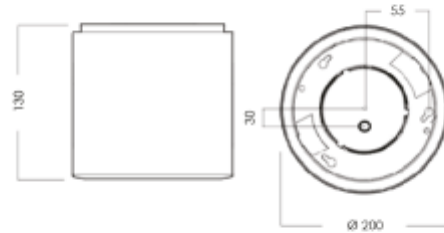

PRODUCT SHEET

Antlia C
Art. no: 735-40-2

Lighting Solutions

Antlia C

A++

SPECIFICATIONS

Lightsource Type:	LED (built in)
System Power [W]:	16W
CCT (Color Temperature):	4000K
CRI / Ra:	80
Lumen Output:	1858lm
Beam Angle:	40°
Lens (Diffuser):	Opal
Dimming:	None
System Voltage [V]:	230V 50Hz
Connection:	Terminal
Mounting:	Surface, Ceiling
Lifetime [h]:	L80B50: 75 000h
Lumen/W:	116lm/W
Color:	Black
Height [mm]:	130mm
Width [mm]:	200mm
Weight [kg]:	1,35kg
To be recessed in insulation:	Not applicable