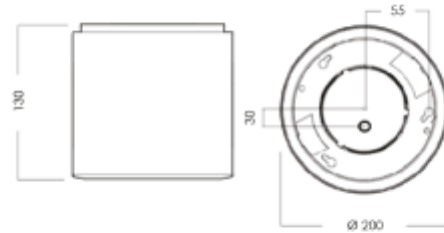

PRODUCT SHEET

Antlia C
Art. no: 735-40-3

Lighting Solutions

Antlia C

A++

SPECIFICATIONS

Lightsource Type:	LED (built in)
System Power [W]:	16W
CCT (Color Temperature):	4000K
CRI / Ra:	80
Lumen Output:	1858lm
Beam Angle:	40°
Lens (Diffuser):	Opal
Dimming:	None
System Voltage [V]:	230V 50Hz
Connection:	Terminal
Mounting:	Surface, Ceiling
Lifetime [h]:	L80B50: 75 000h
Lumen/W:	116lm/W
Color:	White
Height [mm]:	130mm
Width [mm]:	200mm
Weight [kg]:	1,35kg
To be recessed in insulation:	Not applicable