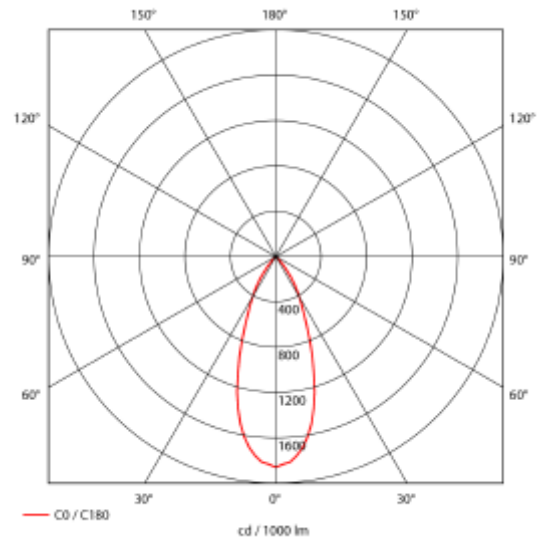

PRODUCT SHEET

Auriga

Art. no: 736-2-40-3

Lighting Solutions

Auriga

176mm

SPECIFICATIONS

Lightsource Type:	LED (built in)
System Power [W]:	20W
CCT (Color Temperature):	3000K
CRI / Ra:	80
Lumen Output:	2150lm
Lumen LED (tc=25):	2300lm
Beam Angle:	40°
Lens (Diffuser):	Clear
Dimming:	None
System Voltage [V]:	230V 50Hz
Mounting:	Recessed
Cut-out [mm]:	Ø176mm
Lifetime [h]:	L80B10: 100 000h
Lumen/W:	102lm/W
Color:	White
Height [mm]:	140mm
Width [mm]:	195mm
To be recessed in insulation:	No