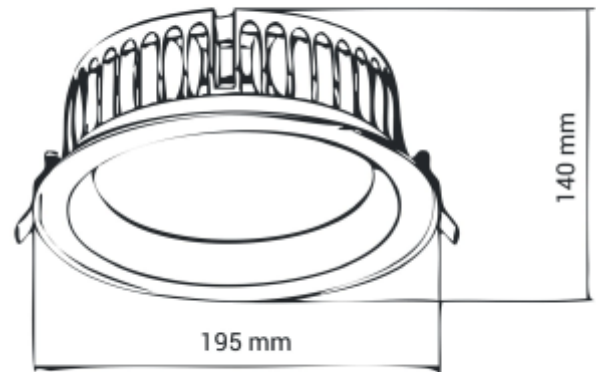

PRODUCT SHEET

Auriga

Art. no: 736-2-40-3

Lighting Solutions

Auriga

176mm

SPECIFICATIONS

Lightsource Type:	LED (built in)
System Power [W]:	20W
CCT (Color Temperature):	3000K
CRI / Ra:	80
Lumen Output:	2150lm
Lumen LED (tc=25):	2300lm
Beam Angle:	40°
Lens (Diffuser):	Clear
Dimming:	None
System Voltage [V]:	230V 50Hz
Mounting:	Recessed
Cut-out [mm]:	Ø176mm
Lifetime [h]:	L80B10: 100 000h
Lumen/W:	102lm/W
Color:	White
Height [mm]:	140mm
Width [mm]:	195mm
To be recessed in insulation:	No

This series of IP44 downlights is named Auriga. Auriga is supplied with 2m cable for power connection.