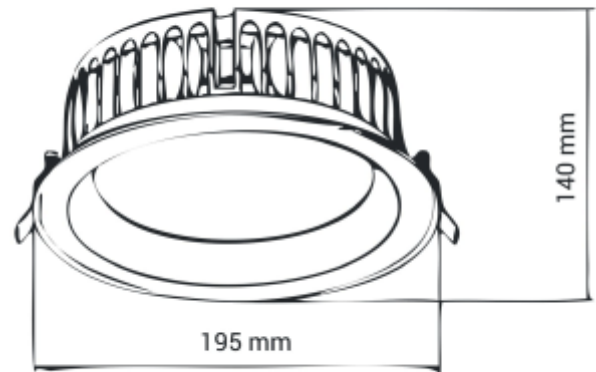

# Auriga

 176mm

This series of IP44 downlights is named Auriga. Auriga is supplied with 2m cable for power connection.

### SPECIFICATIONS

Lightsource Type:	LED (built in)
System Power [W]:	29W
CCT (Color Temperature):	3000K
CRI / Ra:	80
Lumen Output:	2900lm
Lumen LED (tc=25):	3000lm
Beam Angle:	40°
Lens (Diffuser):	Clear
Dimming:	None
System Voltage [V]:	230V 50Hz
Mounting:	Recessed
Cut-out [mm]:	Ø176mm
Lifetime [h]:	L80B10: 100 000h
Lumen/W:	103lm/W
Color:	Black
Height [mm]:	140mm
Width [mm]:	195mm
To be recessed in insulation:	No