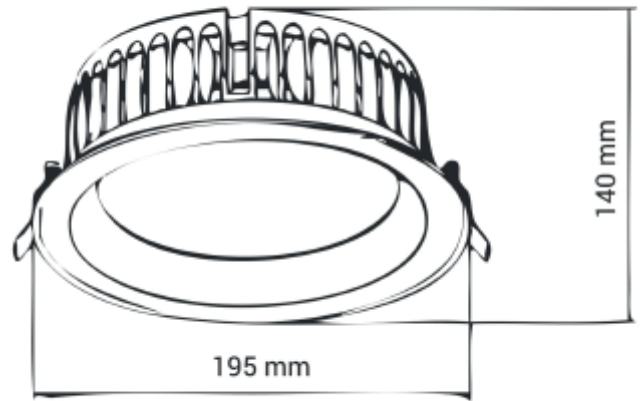

FDV SPEC SHEET

Auriga

Art. no: 738-40-3

Lighting Solutions

 176mm

Auriga

Art. no: 738-40-3

LIGHT TECHNICAL

Lightsource Type:	LED (built in)
Lumen Output:	2990
Lumen LED (tc=25):	2990
Beam Angle:	40°
CCT (Color Temperature):	4000
CRI / Ra:	80
Color Code:	840
Lens (Diffuser):	Clear

MOUNTING / CONNECTION

Cut-out [mm]:	Ø176
Mounting:	Recessed

PRODUCT

To be recessed in insulation:	No
Ingress Protection:	IP44
Impact Protection:	IK05
Operating Temperature [°C]:	35 -
Lifetime [h]:	L80B10: 100 000
Color:	White
Height [mm]:	140
Width [mm]:	195