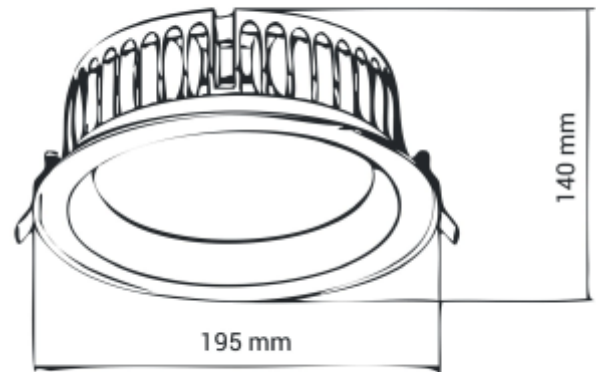

PRODUCT SHEET

Auriga

Art. no: 738-40-3

Lighting Solutions

Auriga

176mm

This series of IP44 downlights is named Auriga. Auriga is supplied with 2m cable for power connection.

SPECIFICATIONS

Lightsource Type:	LED (built in)
System Power [W]:	28W
CCT (Color Temperature):	4000K
CRI / Ra:	80
Lumen Output:	2990lm
Lumen LED (tc=25):	2990lm
Beam Angle:	40°
Lens (Diffuser):	Clear
Dimming:	None
System Voltage [V]:	230V 50Hz
Mounting:	Recessed
Cut-out [mm]:	Ø176mm
Lifetime [h]:	L80B10: 100 000h
Lumen/W:	107lm/W
Color:	White
Height [mm]:	140mm
Width [mm]:	195mm
To be recessed in insulation:	No