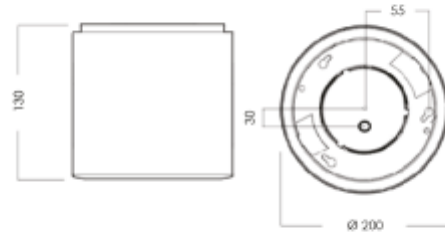

### SPECIFICATIONS

Lightsource Type:	LED (built in)
System Power [W]:	23W
CCT (Color Temperature):	3000K
CRI / Ra:	80
Lumen Output:	2450lm
Lumen LED (tc=25):	2550lm
Beam Angle:	40°
Lens (Diffuser):	Opal
Dimming:	DALI
System Voltage [V]:	230V 50Hz
Connection:	QuickConnect
Mounting:	Surface, Ceiling
Lifetime [h]:	L80B50: 50 000h
Lumen/W:	106lm/W
Color:	Black
Height [mm]:	130mm
Width [mm]:	200mm
Weight [kg]:	1,15kg
To be recessed in insulation:	Not applicable