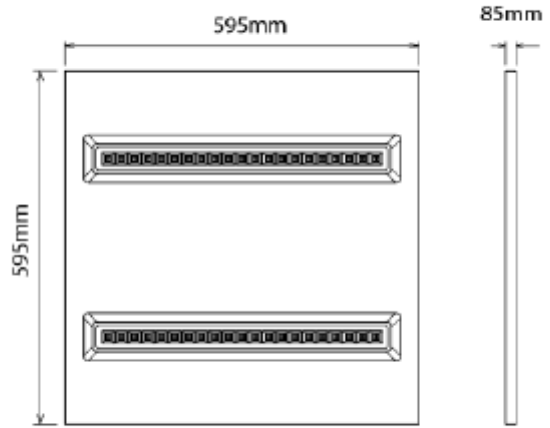

FDV SPEC SHEET

Relax Par
Art. no: 798-2-02-3

Relax Par

Art. no: 798-2-02-3

LIGHT TECHNICAL

Lightsource Type:	LED (built in)
Lumen LED (tc=25):	6550
CCT (Color Temperature):	3000
CRI / Ra:	80
Color Code:	830
Lens (Diffuser):	Louvre

MOUNTING / CONNECTION

Connection:	18i3 Quick connection
Mounting:	Recessed, Ceiling

PRODUCT

Ingress Protection:	IP20
Color:	White
Length [mm]:	595
Height [mm]:	85
Width [mm]:	595

ELECTRICAL DATA

Dimming:	None
Flicker metric (Pst LM) <:	0,02
Stroboscopic effect metric (SVM) <	0,02
System Power [W]:	39
System Voltage [V]:	230V 50Hz
Protection Class:	1
Max load pr circuit - B10:	21
Max load pr circuit - B16:	34
Max load pr circuit - C10:	35
Max load pr circuit - C16:	57
Leakage current [mA]:	0,3
Inrush current I _{max} [A]:	23
Inrush current time [µs]:	176
Socket / Cap-Base:	N/A