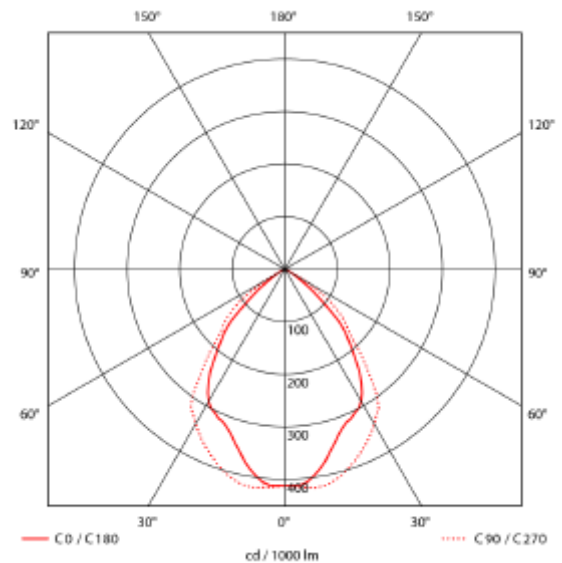

PRODUCT SHEET

Relax Par
Art. no: 798-2-02-3

Lighting Solutions

Relax Par

SPECIFICATIONS

Lightsource Type:	LED (built in)
System Power [W]:	39W
CCT (Color Temperature):	3000K
CRI / Ra:	80
Lumen LED (tc=25):	6550lm
Lens (Diffuser):	Louvre
Dimming:	None
System Voltage [V]:	230V 50Hz
Connection:	18i3 Quick connection
Mounting:	Recessed, Ceiling
Color:	White
Length [mm]:	595mm
Height [mm]:	85mm
Width [mm]:	595mm

The Relax Par is an interior light fixture designed for recessed installation in suspended ceilings. It is designed with a Louvre front cover in order to achieve less glare and thereby giving a better impression of the light. The Relax Par is equipped with a 18i3 connector and is available in 3 different models, with a variety of connector options.