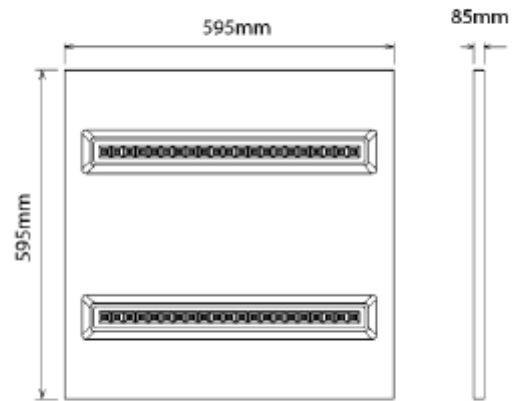

PRODUCT SHEET

Relax Par
Art. no: 798-2-02-3

Lighting Solutions

Relax Par

SPECIFICATIONS

Lightsource Type:	LED (built in)
System Power [W]:	39W
CCT (Color Temperature):	3000K
CRI / Ra:	80
Lumen LED (tc=25):	6550lm
Lens (Diffuser):	Louvre
Dimming:	None
System Voltage [V]:	230V 50Hz
Connection:	18i3 Quick connection
Mounting:	Recessed, Ceiling
Color:	White
Length [mm]:	595mm
Height [mm]:	85mm
Width [mm]:	595mm

The Relax Par is an interior light fixture designed for recessed installation in suspended ceilings. It is designed with a Louvre front cover in order to achieve less glare and thereby giving a better impression of the light. The Relax Par is equipped with a 18i3 connector and is available in 3 different models, with a variety of connector options.