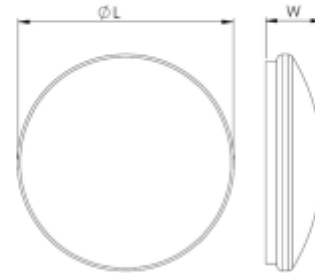

PRODUCT SHEET

Pavo P

Art. no: 8017646

Lighting Solutions

Pavo P

L, mm	W, mm	A, mm	B, mm	C, mm
280	95	135	87	77.5
360	105	196	104	123
410	115	239	157	149.5
500	140	317	191.5	124.5

SPECIFICATIONS

Lightsource Type: LED (built in)

Length [mm]: 410mm

Height [mm]: 115mm

Width [mm]: 410mm

Weight [kg]: 0,9kg

Emergency light [h]: 3 hours

Emergency light testing: Selftest

Surface mounted LED plafond with direct light distribution. Opal PMMA diffuser and steel housing. UGR index: =22. IP44. IK02. 3 hours emergency with Selftest.