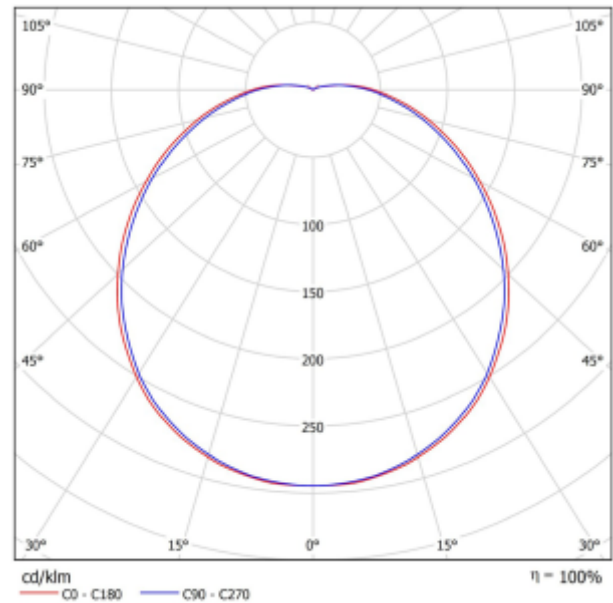

System Power [W]: 22W

CCT (Color Temperature): 3000K

CRI / Ra: 80

Lumen Output: 2090lm

Lumen LED (tc=25): 2090lm

Beam Angle: 118

Lens (Diffuser): Opal

Dimming: None

Length [mm]: 410mm

Height [mm]: 115mm

Width [mm]: 410mm

Weight [kg]: 0,9kg

Emergency light [h]: 3 hours

Emergency light testing: Selftest

Surface mounted LED plafond with direct light distribution. Opal PMMA diffuser and steel housing. UGR index: =22. IP44. IK02. 3 hours emergency with Selftest.