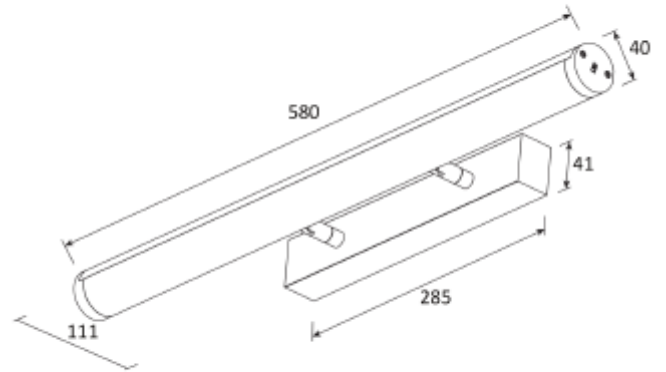

FDV SPEC SHEET

Neptun

Art. no: 8030-120-3

Lighting Solutions

Neptun

Art. no: 8030-120-3

LIGHT TECHNICAL

Lumen Output:	1106
Lumen LED (tc=25):	1200
Beam Angle:	120°
CCT (Color Temperature):	3000
CRI / Ra:	80
Color Code:	830
MacAdam (SDCM):	3
Lens (Diffuser):	Opal

MOUNTING / CONNECTION

Mounting:	Surface, Wall
-----------	---------------

FDV SPEC SHEET

Neptun

Art. no: 8030-120-3

Lighting Solutions

PRODUCT

Ingress Protection:	IP40
Impact Protection:	IK08
Lifetime [h]:	L80B50: 50 000
Color:	White
Length [mm]:	580
Height [mm]:	41
Width [mm]:	111
Weight [kg]:	0,75