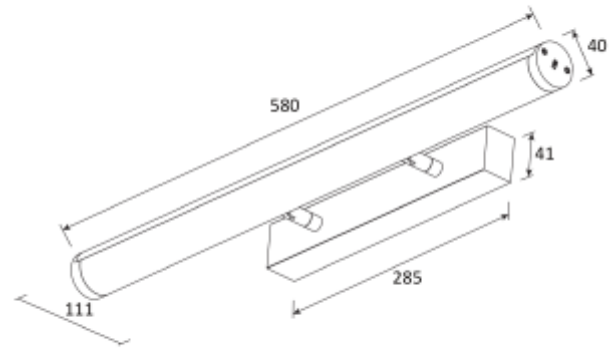

PRODUCT SHEET

Neptun

Art. no: 8030-120-3

Lighting Solutions

Neptun

Neptun wall mounted mirror light features with concise and elegant design, perfect for residential and hotels.

SPECIFICATIONS	
System Power [W]:	10W
CCT (Color Temperature):	3000K
CRI / Ra:	80
Lumen Output:	1106lm
Lumen LED (tc=25):	1200lm
Beam Angle:	120°
Lens (Diffuser):	Opal
Dimming:	None
System Voltage [V]:	230V 50Hz
Mounting:	Surface, Wall
Lifetime [h]:	L80B50: 50 000h
Lumen/W:	110lm/W
MacAdam (SDCM):	3
Color:	White
Length [mm]:	580mm
Height [mm]:	41mm
Width [mm]:	111mm
Weight [kg]:	0,75kg