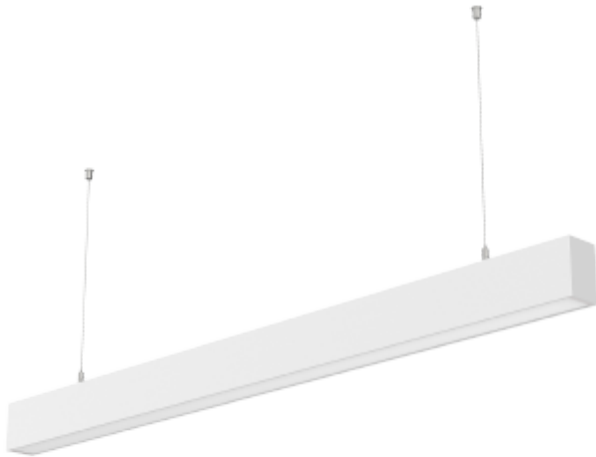

PRODUCT SHEET

Ledline

Art. no: 805002-02-3

Lighting Solutions

Ledline

LEDline is a modern linear LED system for seamless lighting. It is based on modular chassis details allowing for seamless extensions through both straight connectors, 90 degrees corners and X-crosses. This allows light designers to make tailor fit lighting systems in an easy manner. The chassis details assure easy installation without failures. Add 1 pc 8050-05 for each mains supply (each row or standalone). Also add mounting accessories.

SPECIFICATIONS

Lightsource Type:	LED (built in)
System Power [W]:	40W
CCT (Color Temperature):	3000K
CRI / Ra:	80
Lumen Output:	3650lm
Lumen LED (tc=25):	4400lm
Beam Angle:	110
Lens (Diffuser):	Opal
Dimming:	None
System Voltage [V]:	230V 50Hz
Connection:	LEDLine 5-pin
Mounting:	Recessed, Surface, Ceiling, Pendant
Lifetime [h]:	L80B10: 100 000h
Lumen/W:	92lm/W
Color:	White
Length [mm]:	1200mm
Height [mm]:	84mm
Width [mm]:	56mm
Weight [kg]:	3,24kg