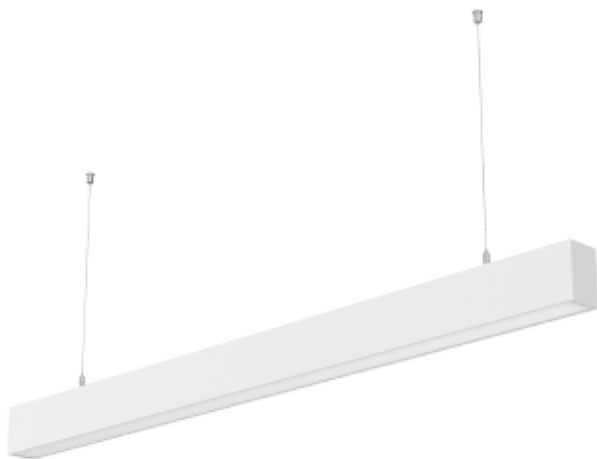

## PRODUCT SHEET

Ledline

Art. no: 805004-02-2

*Lighting Solutions*

# Ledline

LEDline is a modern linear LED system for seamless lighting. It is based on modular chassis details allowing for seamless extensions through both straight connectors, 90 degrees corners and X-crosses. This allows light designers to make tailor fit lighting systems in an easy manner. The chassis details assure easy installation without failures. Add 1 pc 8050-05 for each mains supply (each row or standalone). Also add mounting accessories.

### SPECIFICATIONS

Lightsource Type:	LED (built in)
System Power [W]:	75W
CCT (Color Temperature):	3000K
CRI / Ra:	80
Lumen Output:	5950lm
Lumen LED (tc=25):	7100lm
Beam Angle:	110
Lens (Diffuser):	Opal
Dimming:	None
System Voltage [V]:	230V 50Hz
Connection:	LEDLine 5-pin
Mounting:	Recessed, Surface, Ceiling, Pendant
Lifetime [h]:	L80B10: 100 000h
Lumen/W:	80lm/W
Color:	Black
Length [mm]:	2400mm
Height [mm]:	84mm
Width [mm]:	56mm
Weight [kg]:	6,6kg