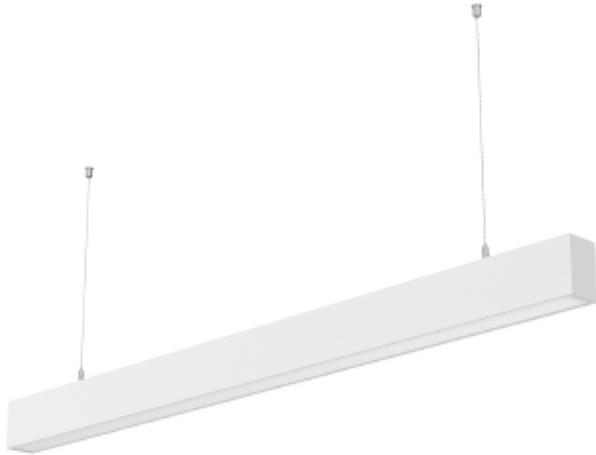

## PRODUCT SHEET

Ledline

Art. no: 805014-1

*Lighting Solutions*

# Ledline

LEDline is a modern linear LED system for seamless lighting. It is based on modular chassis details allowing for seamless extensions through both straight connectors, 90 degrees corners and X-crosses. This allows light designers to make tailor fit lighting systems in an easy manner. The chassis details assure easy installation without failures. Add 1 pc 8050-05 for each mains supply (each row or standalone). Also add mounting accessories.

### SPECIFICATIONS

Lightsource Type:	LED (built in)
System Power [W]:	75W
CCT (Color Temperature):	4000K
CRI / Ra:	80
Lumen Output:	9000lm
Lumen LED (tc=25):	9200lm
Beam Angle:	110
Lens (Diffuser):	Opal
Dimming:	None
System Voltage [V]:	230V 50Hz
Connection:	LEDLine 5-pin
Mounting:	Recessed, Surface, Ceiling, Pendant
Lifetime [h]:	L80B10: 100 000h
Color:	Grey
Length [mm]:	2400mm
Height [mm]:	84mm
Width [mm]:	56mm
Weight [kg]:	6,6kg