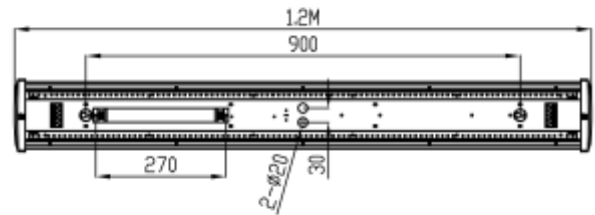

PRODUCT SHEET

Universal IP44

Art. no: 8071-105-3-ddd

Lighting Solutions

Universal IP44

SPECIFICATIONS

Lightsource Type:	LED (built in)
System Power [W]:	31W
CCT (Color Temperature):	3000K
CRI / Ra:	80
Lumen Output:	3650lm
Lumen LED (tc=25):	4000lm
Beam Angle:	105°
Lens (Diffuser):	PMMA Opal
Dimming:	DALI2
System Voltage [V]:	230V 50Hz
Connection:	QuickConnect
Mounting:	Surface, Ceiling
Lifetime [h]:	L80B10: 100 000h
Lumen/W:	117lm/W
MacAdam (SDCM):	3
Color:	White
Length [mm]:	1200mm
Height [mm]:	50mm
Width [mm]:	160mm
Weight [kg]:	2,9kg