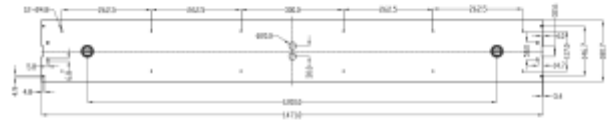

PRODUCT SHEET

Universal IP44

Art. no: 8077-105-3

Lighting Solutions

Universal IP44

SPECIFICATIONS

Lightsource Type:	LED (built in)
System Power [W]:	52W
CCT (Color Temperature):	4000K
CRI / Ra:	80
Lumen Output:	6087lm
Lumen LED (tc=25):	6500lm
Beam Angle:	105°
Lens (Diffuser):	PMMA Opal
Dimming:	None
System Voltage [V]:	230V 50Hz
Connection:	QuickConnect
Mounting:	Surface, Ceiling
Lifetime [h]:	L80B10: 100 000h
Lumen/W:	117lm/W
MacAdam (SDCM):	3
Through-wiring (mm2):	5x2,5
Color:	White
Length [mm]:	1500mm
Height [mm]:	59mm
Width [mm]:	150mm
Weight [kg]:	3,5kg