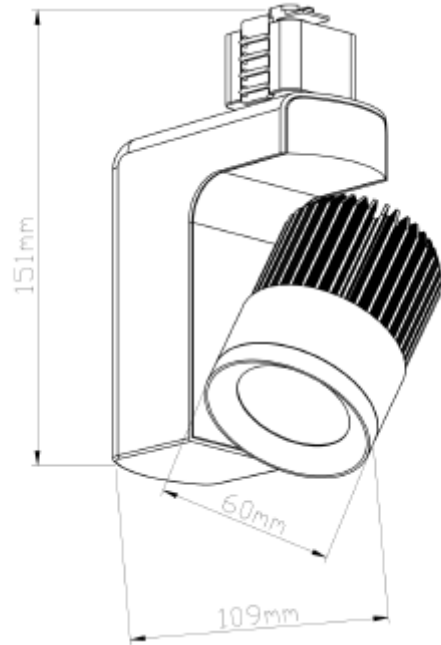

FDV SPEC SHEET

Lumi

Art. no: 8581-24-3

Lighting Solutions

Lumi

Art. no: 8581-24-3

LIGHT TECHNICAL

Lightsource Type:	LED (built in)
Lumen LED (tc=25):	700
Beam Angle:	24°
CCT (Color Temperature):	3000
CRI / Ra:	80
Color Code:	830
Lens (Diffuser):	Clear

MOUNTING / CONNECTION

Connection:	Track 1-Circuit
Mounting:	Track

PRODUCT

Ingress Protection:	IP20
Color:	White
Length [mm]:	109
Height [mm]:	151
Width [mm]:	60

ELECTRICAL DATA

System Power [W]:	14
System Voltage [V]:	230V 50Hz
Protection Class:	1