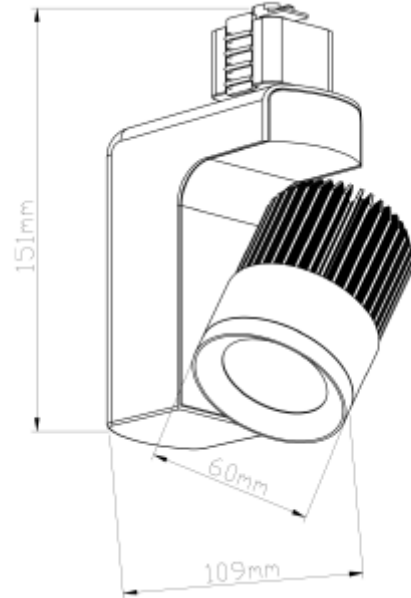

PRODUCT SHEET

Lumi

Art. no: 8581-24-3

Lighting Solutions

Lumi

SPECIFICATIONS

Lightsource Type:	LED (built in)
System Power [W]:	14W
CCT (Color Temperature):	3000K
CRI / Ra:	80
Lumen LED (tc=25):	700lm
Beam Angle:	24°
Lens (Diffuser):	Clear
System Voltage [V]:	230V 50Hz
Connection:	Track 1-Circuit
Mounting:	Track
Color:	White
Length [mm]:	109mm
Height [mm]:	151mm
Width [mm]:	60mm