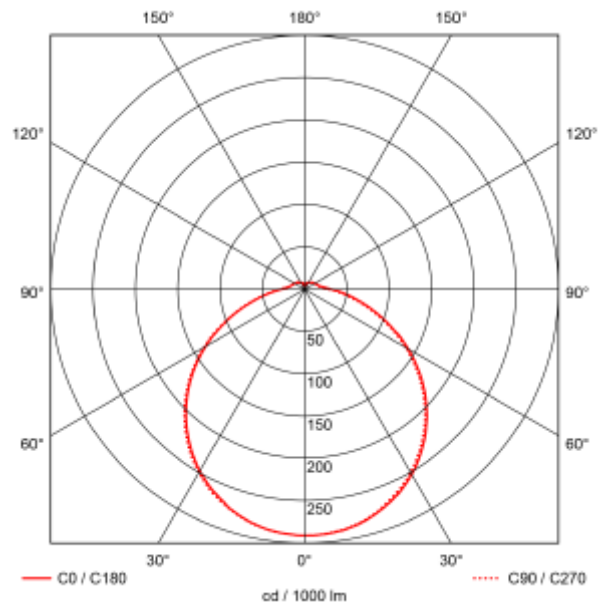

PRODUCT SHEET

Caph

Art. no: 9030-120-3

Lighting Solutions

Caph

Caph is a surface mounted ceiling light with opal diffuser. Comes with a switch option between 3000K (default), 4000K and 5700K. Quickconnect for easy installation. All data is based on 4000K.

SPECIFICATIONS

Lightsource Type:	LED (built in)
System Power [W]:	12W
CCT (Color Temperature):	3/4/5700
CRI / Ra:	80
Lumen Output:	1250lm
Lumen LED (tc=25):	1300lm
Beam Angle:	120°
Lens (Diffuser):	Opal
Dimming:	None
System Voltage [V]:	230V 50Hz
Connection:	QuickConnect
Mounting:	Surface, Ceiling
Lifetime [h]:	L80B50: 50 000h
Lumen/W:	108lm/W
Color:	White
Height [mm]:	85mm
Width [mm]:	260mm
Weight [kg]:	0,57kg