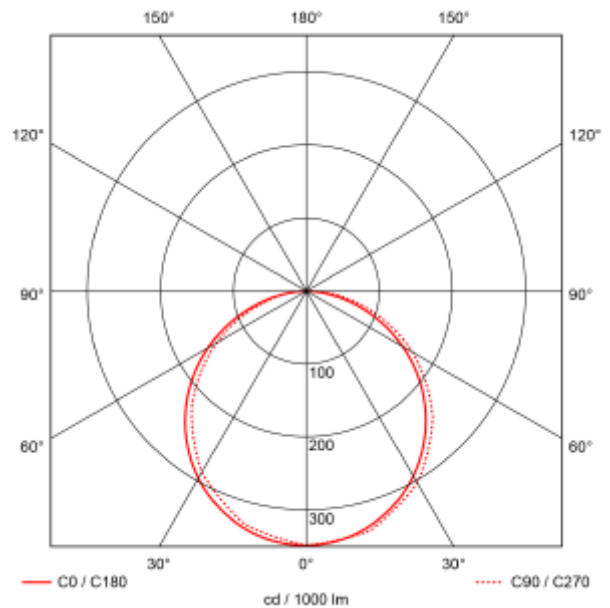

PRODUCT SHEET

Galactic C
Art. no: 9055-02-2

Lighting Solutions

Galactic C

Galactic C is our new series of circular lamps. Modern design combined with prismatic diffuser that gives a pleasant and comfortable light. Galactic has several mounting options, recessed, semi-recessed, surface mounted or suspended. Choose between 2700K and 3000K (dip-switch) with direct light or direct / indirect light. Galactic is delivered in size: Ø400mm, Ø600mm, Ø800mm and 1000mm.

SPECIFICATIONS

Lightsource Type:	LED (built in)
System Power [W]:	40W
CCT (Color Temperature):	2700-3000K
CRI / Ra:	80
Lumen LED (tc=25):	4200lm
Beam Angle:	120°
Lens (Diffuser):	Micropris.
Dimming:	None
System Voltage [V]:	230V 50Hz
Connection:	QuickConnect
Mounting:	Partial-recessed, Surface, Pendant
Cut-out [mm]:	Ø220-Ø250mm
Lifetime [h]:	L80B10: 100 000h
Lumen/W:	98lm/W
MacAdam (SDCM):	3
Color:	Black
Height [mm]:	86mm
Width [mm]:	400mm
Weight [kg]:	3,2kg