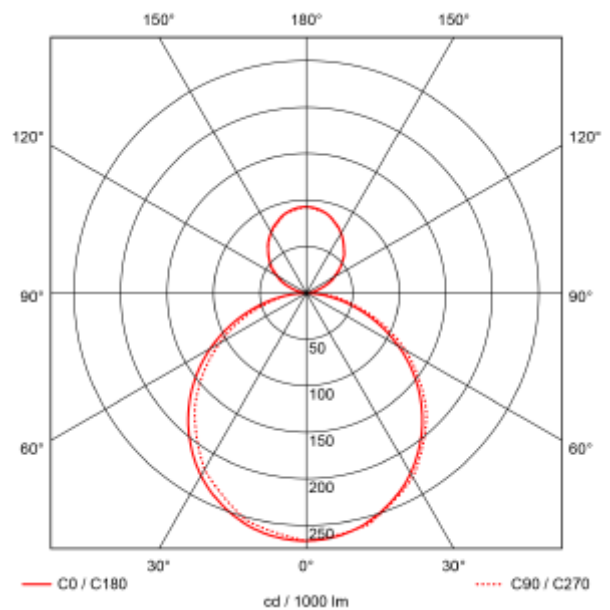

PRODUCT SHEET

Galactic C

Art. no: 9057-02-2-ddd

Lighting Solutions

Galactic C

A+

SPECIFICATIONS

Lightsource Type:	LED (built in)
System Power [W]:	40W
CCT (Color Temperature):	2700-3000K
CRI / Ra:	80
Lumen Output:	3600lm
Lumen LED (tc=25):	4200lm
Beam Angle:	120°
Lens (Diffuser):	Micropris.
Dimming:	DALI2
System Voltage [V]:	230V 50Hz
Connection:	QuickConnect
Mounting:	Partial-recessed, Surface, Pendant
Cut-out [mm]:	Ø220-Ø250mm
Lifetime [h]:	L80B10: 100 000h
MacAdam (SDCM):	3
Color:	Black
Height [mm]:	86mm
Width [mm]:	400mm
Weight [kg]:	3,2kg

Galactic C is our new series of circular lamps. Modern design combined with prismatic diffuser that gives a pleasant and comfortable light. Galactic has several mounting options, recessed, semi-recessed, surface mounted or suspended. Choose between 2700K and 3000K (dip-switch) with direct light or direct / indirect light. Galactic is delivered in size: Ø400mm, Ø600mm, Ø800mm and 1000mm.