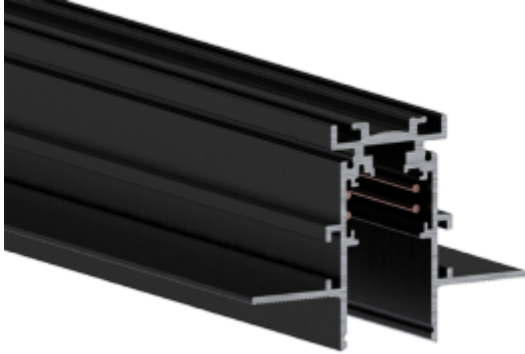

PRODUCT SHEET

Track Evo 48V Recessed ST5 1m BK DALI

Art. no: 9500-ST5E-1-2

Lighting Solutions

Track Evo 48V Recessed ST5 1m BK DALI

Black 1m EVO ST5 48V DALI track for trimless installation

SPECIFICATIONS

Track Family:	48V EVO ST5
Product:	Track Recessed
System Voltage:	48VDCV
Current [A]:	15A
Dimmable:	Yes
Mounting:	Recessed, Ceiling
Color:	Black
Length:	100mm
Height:	54mm
Width:	74mm