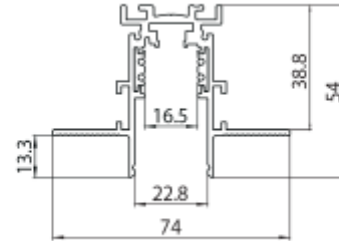

PRODUCT SHEET

Track Evo 48V Recessed ST5 1m BK DALI

Art. no: 9500-ST5E-1-2

Lighting Solutions

Track Evo 48V Recessed ST5 1m BK DALI

Black 1m EVO ST5 48V DALI track for trimless installation

SPECIFICATIONS

Track Family:	48V EVO ST5
Product:	Track Recessed
System Voltage:	48VDCV
Current [A]:	15A
Dimmable:	Yes
Mounting:	Recessed, Ceiling
Color:	Black
Length:	100mm
Height:	54mm
Width:	74mm