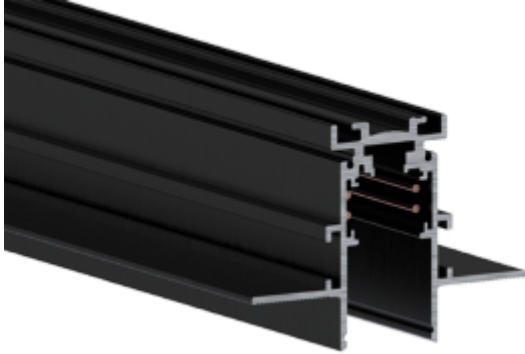

PRODUCT SHEET

Track Evo 48V Recessed ST5 3m BK DALI

Art. no: 9500-ST5E-3-2

Lighting Solutions

Track Evo 48V Recessed ST5 3m BK DALI

Black 3m EVO ST5 48V DALI track for trimless installation

SPECIFICATIONS

Track Family:	48V EVO ST5
Product:	Track Recessed
System Voltage:	48VDCV
Current [A]:	15A
Dimmable:	Yes
Mounting:	Recessed, Ceiling
Color:	Black
Length:	300mm
Height:	54mm
Width:	74mm