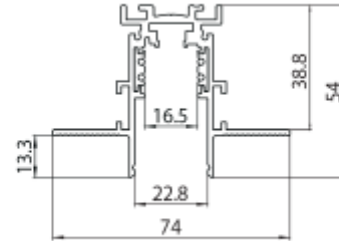

PRODUCT SHEET

Track Evo 48V Recessed ST5 3m BK DALI

Art. no: 9500-ST5E-3-2

Lighting Solutions

Track Evo 48V Recessed ST5 3m BK DALI

Black 3m EVO ST5 48V DALI track for trimless installation

SPECIFICATIONS

Track Family:	48V EVO ST5
Product:	Track Recessed
System Voltage:	48VDCV
Current [A]:	15A
Dimmable:	Yes
Mounting:	Recessed, Ceiling
Color:	Black
Length:	300mm
Height:	54mm
Width:	74mm