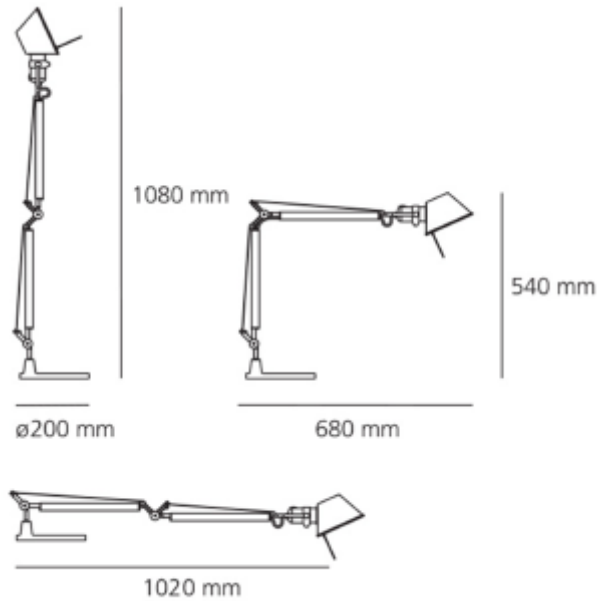

FDV SPEC SHEET

Tolomeo Mini Wall / Table Aluminum Body Lamp
Art. no: A005910

Lighting Solutions

Tolomeo Mini Wall / Table Aluminum Body Lamp

Art. no: A005910

LIGHT TECHNICAL

Lumen Output:	804
Socket / Cap-Base:	E27

MOUNTING / CONNECTION

Connection:	Terminal
Mounting:	Wall, Table

PRODUCT

Ingress Protection:	IP20
Color:	Aluminium
Length [mm]:	710
Height [mm]:	570

ELECTRICAL DATA

Max. Power [W]:	77
System Voltage [V]:	230V 50Hz
Protection Class:	2
Socket / Cap-Base:	E27