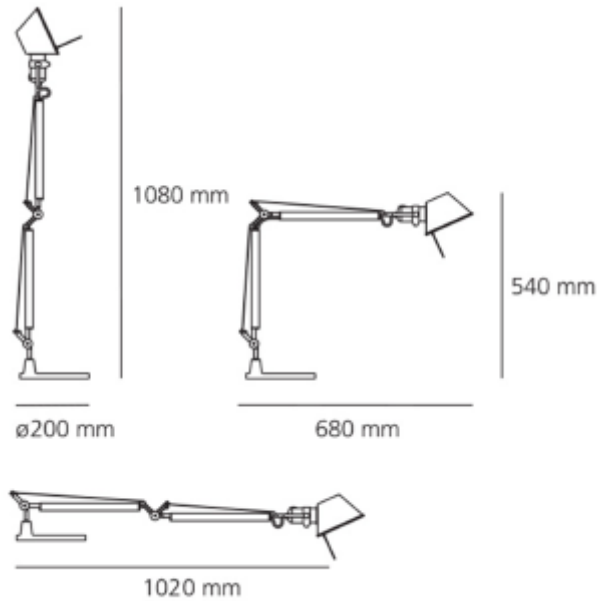

FDV SPEC SHEET

Tolomeo Mini Table / Wall Body 2900K BK

Art. no: A005940

Lighting Solutions

Tolomeo Mini Table / Wall Body 2900K BK

Art. no: A005940

LIGHT TECHNICAL

Lightsource Type:	LED (replaceable)
Lumen Output:	1000
Socket / Cap-Base:	E27

MOUNTING / CONNECTION

Connection:	Terminal
Mounting:	Wall, Table

PRODUCT

Ingress Protection:	IP20
Color:	Black
Length [mm]:	1080

ELECTRICAL DATA

Max. Power [W]:	77
System Voltage [V]:	230V 50Hz
Protection Class:	2
Socket / Cap-Base:	E27