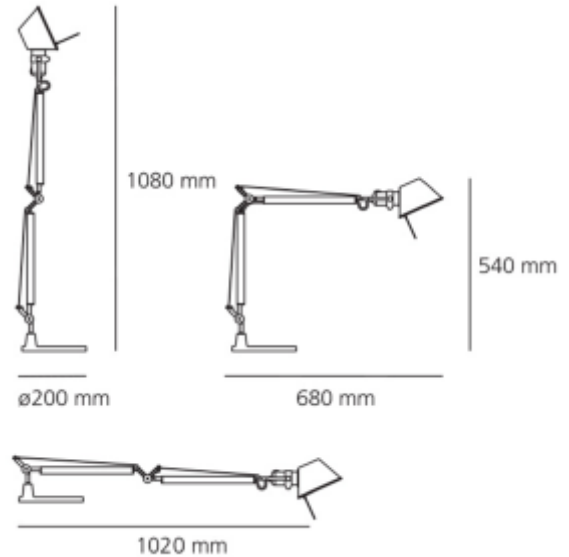

PRODUCT SHEET

Tolomeo Mini Table / Wall Body 2900K BK

Art. no: A005940

Lighting Solutions

Tolomeo Mini Table / Wall Body 2900K BK

Base and cantilevered arms in polished aluminium; diffuser in matt anodised black aluminium; joints and supports in polished aluminium. System of spring balancing. For complete lamp purchase mounting accessories: A025150 Tolomeo Mini Wall Support Alu A008610 Table base ø20 cm Black

SPECIFICATIONS

Lightsource Type:	LED (replaceable)
Max. Power [W]:	77
Socket / Cap-Base:	E27
Lumen Output:	1000lm
System Voltage [V]:	230V 50Hz
Connection:	Terminal
Mounting:	Wall, Table
Color:	Black
Length [mm]:	1080mm