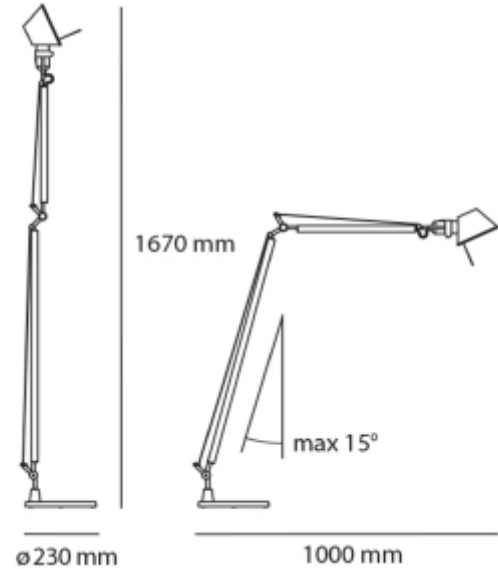

PRODUCT SHEET

Tolomeo Reading Floor Body 2700K Alu

Art. no: A013900

NORLUX®

Lighting Solutions

Tolomeo Reading Floor Body 2700K Alu

SPECIFICATIONS

Lightsource Type:	LED (replaceable)
System Power [W]:	100W
Max. Power [W]:	77
Socket / Cap-Base:	E27
Lumen Output:	804lm
System Voltage [V]:	230V 50Hz
Connection:	Terminal
Mounting:	Floor
Color:	Aluminium
Height [mm]:	1670mm
Width [mm]:	230mm

The name Artemide Tolomeo sounds like music to the ears of every design lover. The floor lamp of the Tolomeo Lettura series brings out the iconic design of Artemide in a big way. The Tolomeo series owes its popularity not least to the multiple alignment possibilities, which are particularly effective with the variant of the floor lamp: from its position in the room, the Tolomeo Lettura covers a wide area by illuminating with pinpoint accuracy. Direct the light exactly to your armchair, your table or your desk with the help of the numerous joints. Indispensable for every lover of designer luminaires!