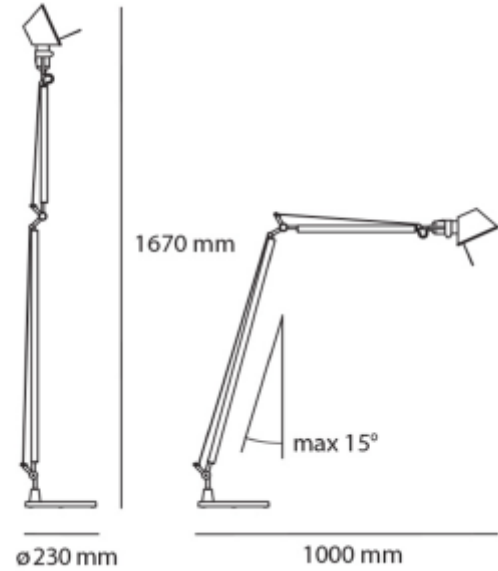

PRODUCT SHEET

Tolomeo Reading Floor - Black - Body Lamp
Art. no: A013930

Lighting Solutions

Tolomeo Reading Floor - Black - Body Lamp

For complete lamp, purchase A014930

SPECIFICATIONS

Lightsource Type:	Lightsource not included
Max. Power [W]:	77
Socket / Cap-Base:	E27
Lumen Output:	804lm
Dimming:	Light bulb dependent
System Voltage [V]:	230V 50Hz
Connection:	Terminal
Mounting:	Floor
Color:	Black
Height [mm]:	1670mm
Width [mm]:	230mm