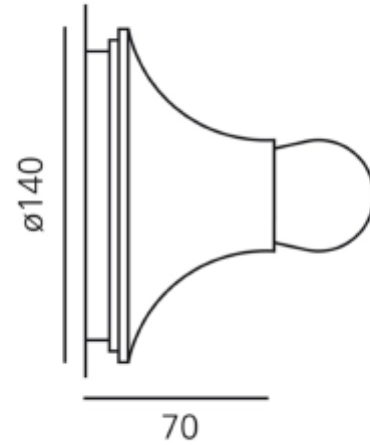

FDV SPEC SHEET

Teti Orange

Art. no: A048110

Lighting Solutions

Teti Orange

Art. no: A048110

LIGHT TECHNICAL

Lightsource Type:	LED (replaceable)
Socket / Cap-Base:	E27

MOUNTING / CONNECTION

Connection:	Terminal
Mounting:	Wall

PRODUCT

Ingress Protection:	IP20
Color:	Orange
Length [mm]:	70
Width [mm]:	140

ELECTRICAL DATA

Max. Power [W]:	30
System Voltage [V]:	230V 50Hz
Protection Class:	2
Socket / Cap-Base:	E27