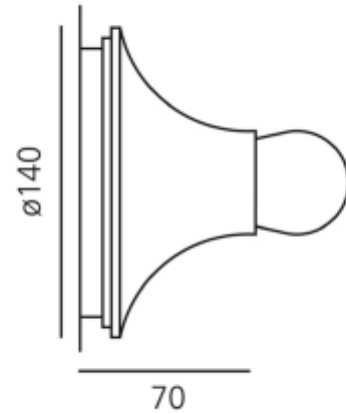

PRODUCT SHEET

Teti White

Art. no: A048120

Lighting Solutions

Teti White

SPECIFICATIONS

Lightsource Type:	LED (replaceable)
Max. Power [W]:	30
Socket / Cap-Base:	E27
System Voltage [V]:	230V 50Hz
Connection:	Terminal
Mounting:	Wall
Color:	White
Length [mm]:	70mm
Width [mm]:	140mm