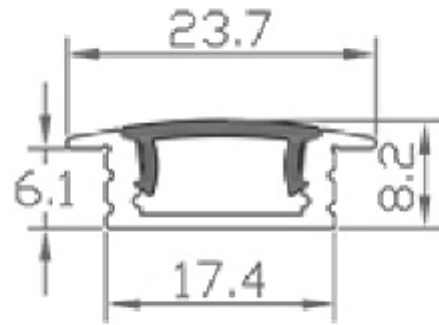

## PRODUCT SHEET

Profile T1 Alu 2m 23,7x8,2mm incl f. cover, end cap  
Art. no: A2507

*Lighting Solutions*

# Profile T1 Alu 2m 23,7x8,2mm incl f. cover, end cap

Anodized Aluminum profile for recessed mounting.

### SPECIFICATIONS

Color:	Aluminium
Length:	2000mm
Height:	8,2mm
Width:	23,7mm
Treatment:	Anodized (matt)
Max width Led Strip :	12mm
Lens (Diffuser):	Opal
Mounting:	Recessed