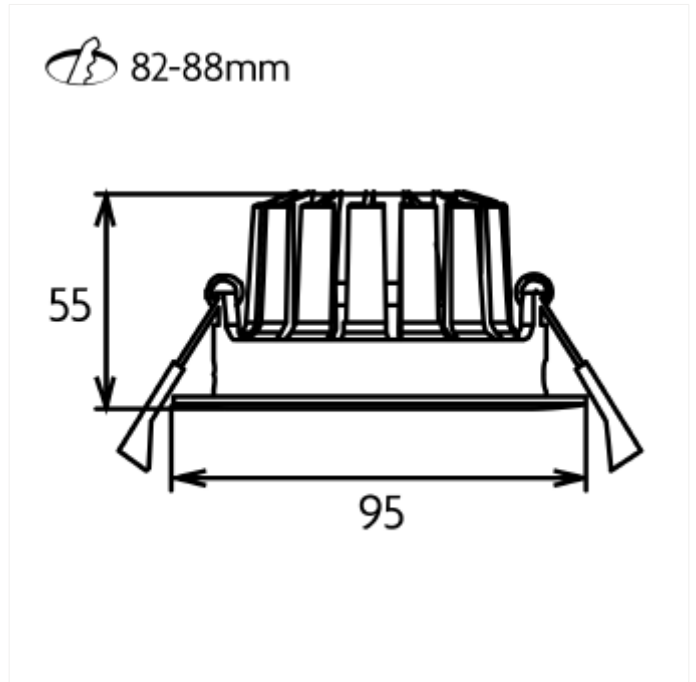

PRODUCT FAMILY SHEET

Acrux Adjustable

Lighting Solutions

Acrux Adjustable

Adjustable downlight with IP54 classification. Low glare and secluded light source and with modern reflector. Suitable for all rooms included bathroom. Complete with dimmable driver and quick connect for easy installation.

VERSIONS

Art.No	Effect [W]	Cold Lumen [lm]	Lumen Output [lm]	CCT [K]	Beam Angle [°]	Lens Difuser	CRI [>]	Color	Light Control	Connection
2102-36-2	10	650	650	2700	36°	Clear	90	Black	Phase-Cut	QuickConnect
2102-36-3	10	650	650	2700	36°	Clear	90	White	Phase-Cut	QuickConnect