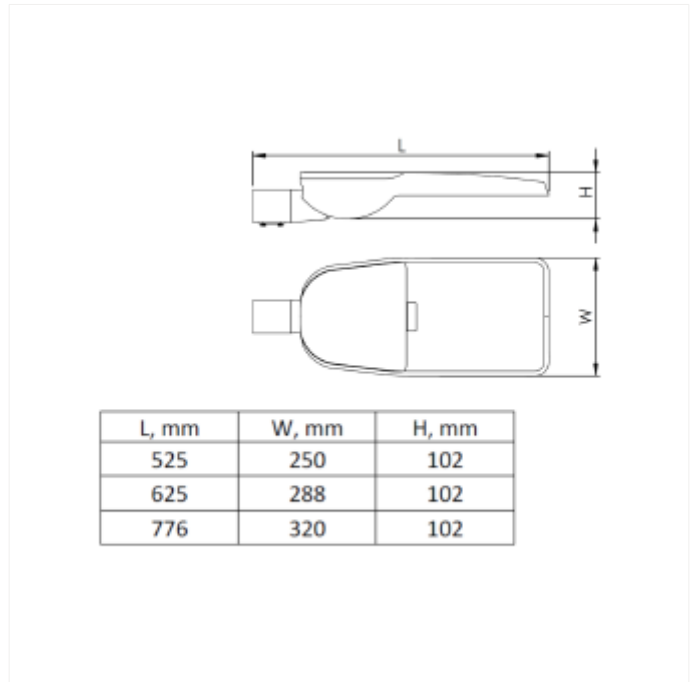

PRODUCT FAMILY SHEET

Anka

Lighting Solutions

Anka

Anka is a luminaire for post mounting. We have developed this luminaire with an asymmetrical reflector giving a wide spread light, see light distribution diagram below. Anka has a post fixation opening with a diameter of 60mm. The luminaire has an IP66 classification and this guarantees that it will withstand very demanding conditions.

VERSIONS

Art.No	Effect [W]	Cold Lumen [lm]	Lumen Output [lm]	CCT [K]	Beam Angle [°]	Lens Difuser	CRI [>]	Color	Light Control	Connection
6707-05-1	156	20000	19950	4000	P2 Assymetric		70	Grey	None	Terminal
6703-05-1	69	9000	8750	4000	P2 Assymetric		70	Grey	None	Terminal
6705-05-1	91	12000	11675	4000	P2 Assymetric		70	Grey	None	Terminal
6701-04-1	54	7000	6500	4000	R4 Assymetric		70	Grey	None	Terminal
6705-04-1	91	12000	11400	4000	R4 Assymetric		70	Grey	None	Terminal
6707-04-1	156	20000	19500	4000	R4 Assymetric		70	Grey	None	Terminal
6703-04-1	69	9000	8550	4000	R4 Assymetric		70	Grey	None	Terminal