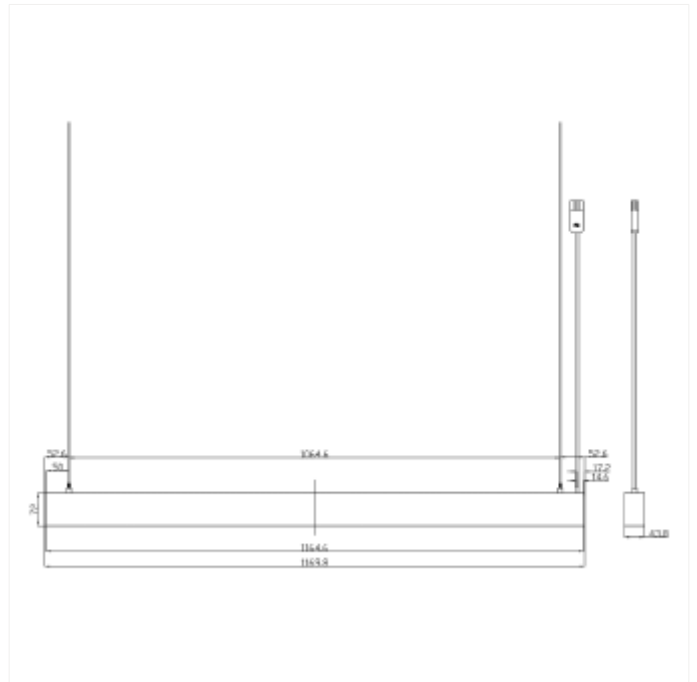

PRODUCT FAMILY SHEET
Benu Office DALI

Benu Office DALI

Benu is a linear LED luminaire with up- and down light for pending down in indoor areas. UGR19 and DALI2. 18i5 connection, 1500mm transparent wire and T-profile bracket are included.

VERSIONS

Art.No	Effect [W]	Cold Lumen [lm]	Lumen Output [lm]	CCT [K]	Beam Angle [°]	Lens Difuser	CRI [>]	Color	Light Control	Connection
3730-110-2-ddd	50	7200	6520	3000	110° /75°	Prismatic	80	Black	DALI2	18i5 Quick connectio
3730-110-3-ddd	50	7200	6520	3000	110° /75°	Prismatic	80	White	DALI2	18i5 Quick connectio
3733-110-2-ddd	50	7000		4000	110° /75°	Prismatic	90	Black	DALI2	18i5 Quick connectio
3733-110-3-ddd	50	7000		4000	110° /75°	Prismatic	90	White	DALI2	18i5 Quick connectio