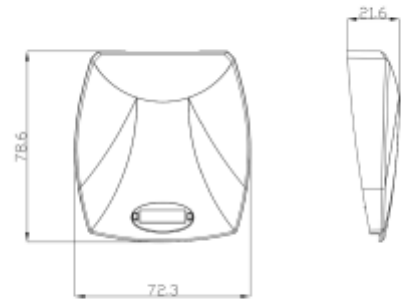

PRODUCT SHEET

Trunk End Cap (luminaire) WH

Art. no: CFA-LEC-3

Lighting Solutions

Trunk End Cap (luminaire) WH

unit: mm

End cap for Trunk luminaire.

SPECIFICATIONS

Color:	White
Length:	72,3mm
Height:	78,6mm
Width:	21,3mm