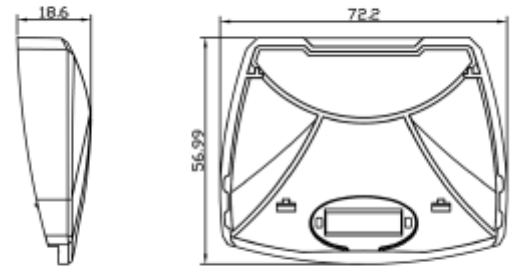

PRODUCT SHEET

Trunk End Cap (spotlight/ blank cover/ sensor) WH
Art. no: CFA-TEC-3

Lighting Solutions

Trunk End Cap (spotlight/ blank cover/ sensor) WH

unit: mm

Trunk End Cap (spotlight/ blank cover/ sensor)

SPECIFICATIONS

Color:	White
Length:	72,2mm
Height:	57mm
Width:	18,6mm