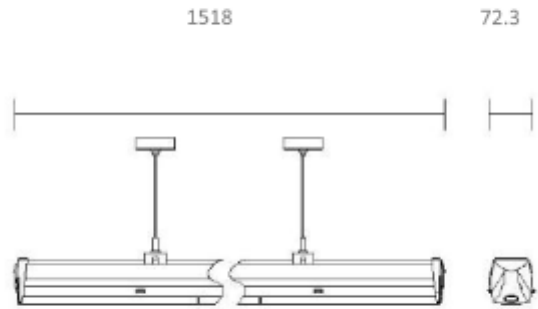

FDV SPEC SHEET

Trunk

Art. no: CFL-2-1535-30WD-08-3

Lighting Solutions

Unit: mm

Trunk

Art. no: CFL-2-1535-30WD-0

LIGHT TECHNICAL

Lightsource Type:	LED (built in)
Lumen Output:	5450
Lumen LED (tc=25):	5600
Beam Angle:	90°
CCT (Color Temperature):	3000
CRI / Ra:	80
Lens (Diffuser):	Clear

MOUNTING / CONNECTION

Connection:	Trunk 8-wires
Mounting:	Suspended, Ceiling