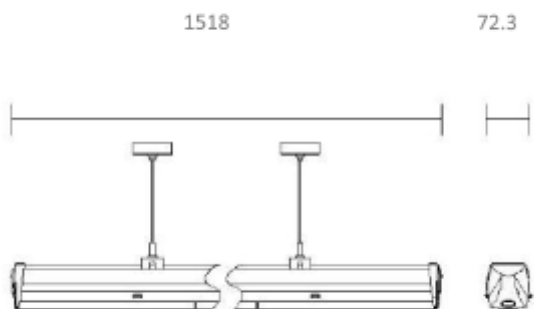

FDV SPEC SHEET

Trunk

Art. no: CFL-2-1550-40WD-08-3-DA

Unit: mm

Trunk

Art. no: CFL-2-1550-40WD-

LIGHT TECHNICAL

Lightsource Type:	LED (built in)
Lumen LED (tc=25):	7500
Beam Angle:	90°
CCT (Color Temperature):	4000
CRI / Ra:	90
Color Code:	940
Lens (Diffuser):	Clear

MOUNTING / CONNECTION

Connection:	Trunk 8-wires
Mounting:	Suspended, Ceiling

ELECTRICAL DATA

Dimming:	CLO, Corridor, DALI, Push
System Power [W]:	50
System Voltage [V]:	230V 50Hz / 176-275VDC
Protection Class:	1

FDV SPEC SHEET

Trunk

Art. no: CFL-2-1550-40WD-08-3-DA

Lighting Solutions

PRODUCT

Ingress Protection:	IP20
Lifetime [h]:	L80B50: 100 000
Color:	White
RAL:	RAL9016
Length [mm]:	1500
Height [mm]:	78,6
Width [mm]:	72,3
Weight [kg]:	3,41