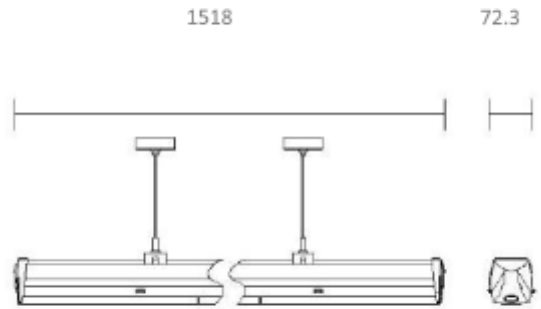

FDV SPEC SHEET

Trunk

Art. no: CFL-2-1550-65WD-08-3

Unit: mm

Trunk

Art. no: CFL-2-1550-65WD-0

LIGHT TECHNICAL

Lightsource Type:	LED (built in)
Lumen Output:	7450
Lumen LED (tc=25):	7800
CCT (Color Temperature):	6500
CRI / Ra:	90
Color Code:	965
Lens (Diffuser):	Clear

MOUNTING / CONNECTION

Connection:	Trunk 8-wires
Mounting:	Suspended, Ceiling

ELECTRICAL DATA

Dimming:	None
Output Hz:	80000
Flickerfree:	Yes
System Power [W]:	50/43/36/29
System Voltage [V]:	230V 50Hz
Protection Class:	1
Max load pr circuit - B10:	11
Max load pr circuit - B16:	18
Max load pr circuit - C10:	18
Max load pr circuit - C16:	29
Inrush current I _{max} [A]:	23
Inrush current time [µs]:	242

FDV SPEC SHEET

Trunk

Art. no: CFL-2-1550-65WD-08-3

Lighting Solutions

PRODUCT

Ingress Protection:	IP20
Lifetime [h]:	L80B50: 100 000
Color:	White
RAL:	RAL9016
Length [mm]:	1500
Height [mm]:	78,6
Width [mm]:	72,3
Weight [kg]:	1,64