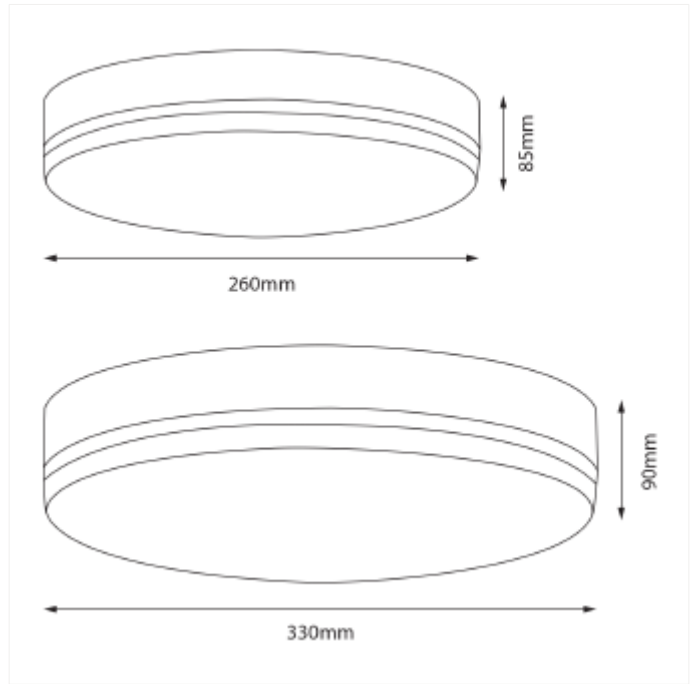

PRODUCT FAMILY SHEET

Caph

Lighting Solutions

Caph

Caph is as surface mounted ceiling light with opal diffuser. 12W and 24W versions are available with and without sensor. Comes with a switch option between 3000K(default), 4000K and 5700K. QuickConnect for easy installation. All data is based on 4000K.

VERSIONS

Art.No	Effect [W]	Cold Lumen [lm]	Lumen Output [lm]	CCT [K]	Beam Angle [°]	Lens Difuser	CRI [>]	Color	Light Control	Connection
9030-120-3	12	1300	1250	3/4/5700	120°	Opal	80	White	None	QuickConnect
9035-120-3	24	2700	2665	3/4/5700	120°	Opal	80	White	None	QuickConnect
9035-S-120-3	24	2700	2665	3/4/5700	120°	Opal	80	White	Sensor (MW)	QuickConnect
9030-S-120-3	12	1300	1250	3/4/5700	120°	Opal	80	White	Sensor (MW)	QuickConnect