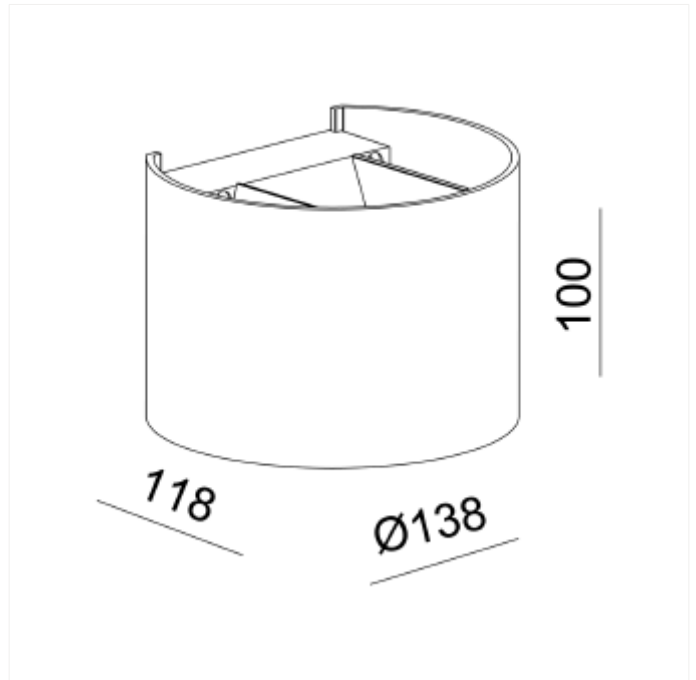

PRODUCT FAMILY SHEET

Duhr Round

Lighting Solutions

Duhr Round

Duhr Round has a modern design with up and down light. With adjustable flaps you can easily change the beam angle.

VERSIONS

Art.No	Effect [W]	Cold Lumen [lm]	Lumen Output [lm]	CCT [K]	Beam Angle [°]	Lens Difuser	CRI [>]	Color	Light Control	Connection
3545-3	2x4,6	2x400		2700		None	90	White	Phase-Cut	Terminal
3545-26	2x4,6	2x400		2700		None	90	Black/Gold	Phase-Cut	Terminal