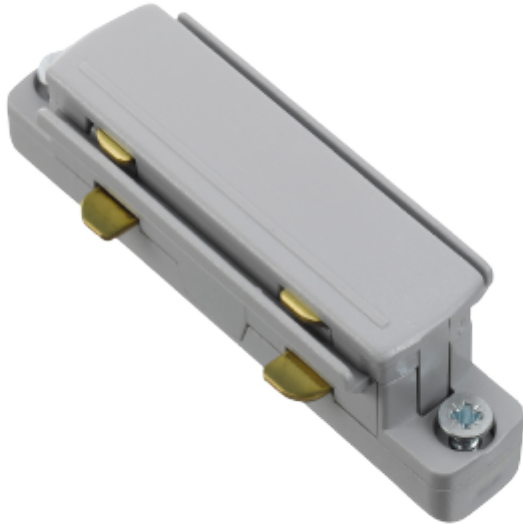

PRODUCT SHEET

Global Straight connector 1-circuit GR

Art. no: GB21-1

Lighting Solutions

Global Straight connector 1-circuit GR

SPECIFICATIONS

Product:	Straight Connector
Dimmable:	No
Color:	Grey
Length:	650mm
Height:	20mm
Width:	20mm
Weight:	0,01kg