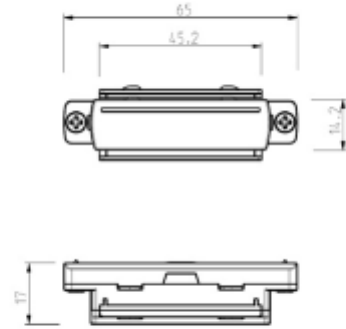

PRODUCT SHEET

Global Straight connector 1-circuit GR

Art. no: GB21-1

Lighting Solutions

Global Straight connector 1-circuit GR

SPECIFICATIONS

Product:	Straight Connector
Dimmable:	No
Color:	Grey
Length:	650mm
Height:	20mm
Width:	20mm
Weight:	0,01kg