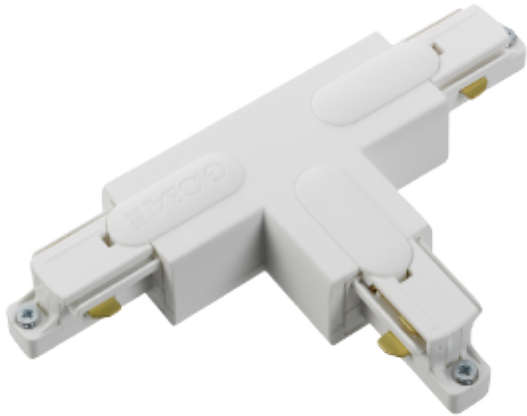

## PRODUCT SHEET

Global T-feed Right (outside) 1-circuit WH

Art. no: GB36-3

*Lighting Solutions*

# Global T-feed Right (outside) 1-circuit WH

### SPECIFICATIONS

Product:	T-Feed Right Outside
Dimmable:	No
Color:	White
Length:	145mm
Height:	20mm
Width:	85mm
Weight:	0,1kg