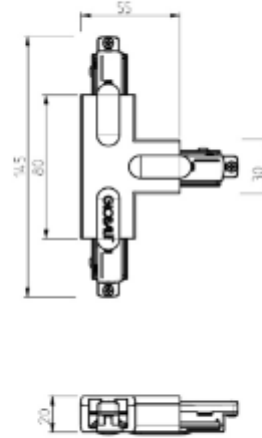

FDV SPEC SHEET

Global T-feed Left (outside) 1-circuit GR
Art. no: GB39-1

Lighting Solutions

Global T-feed Left (outside) 1-circuit GR

Art. no: GB39-1